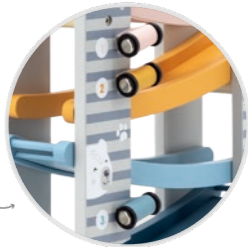

park the cars here!