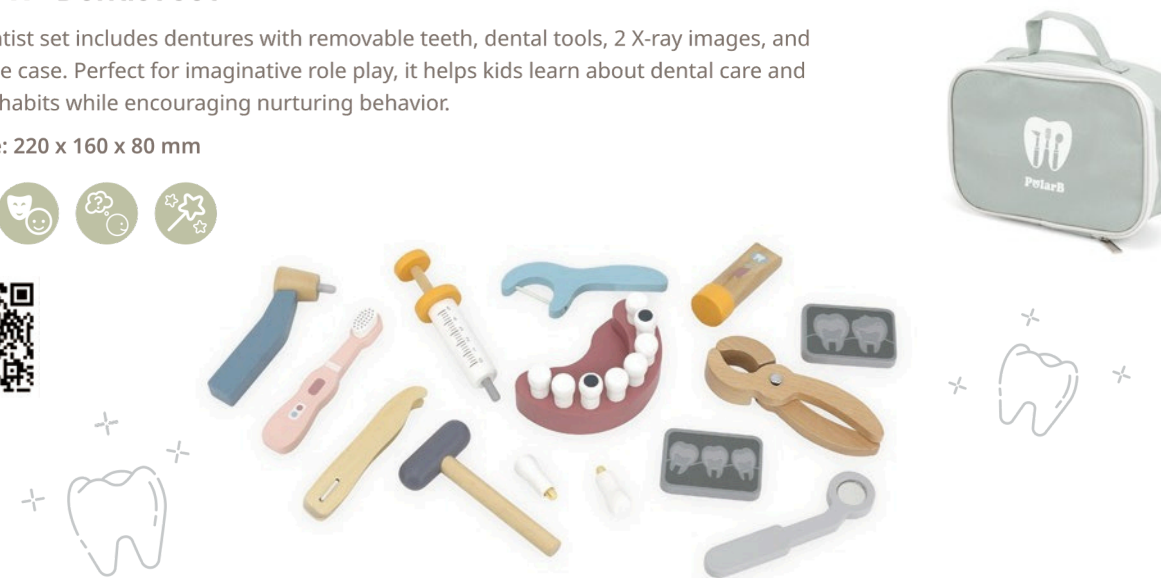

44202N Dentist Set

This dentist set includes dentures with removable teeth, dental tools, 2 X-ray images, and a storage case. Perfect for imaginative role play, it helps kids learn about dental care and healthy habits while encouraging nurturing behavior.

Box size: 220 x 160 x 80 mm