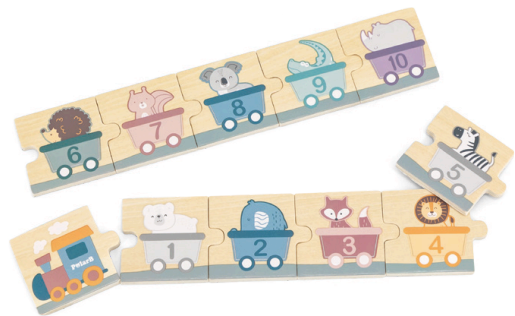

44071 Number Puzzles

This number puzzle contains 31 wooden pieces of different animals and numbers. Kids can either match up the animals with their corresponding numbers or build a lovely animal train according to the number. Ideal to introduce the concepts of colors and numbers, develop kids' matching skills, and encourage the spirit of exploration about animals.

Box size: 206 x 190 x 45 mm