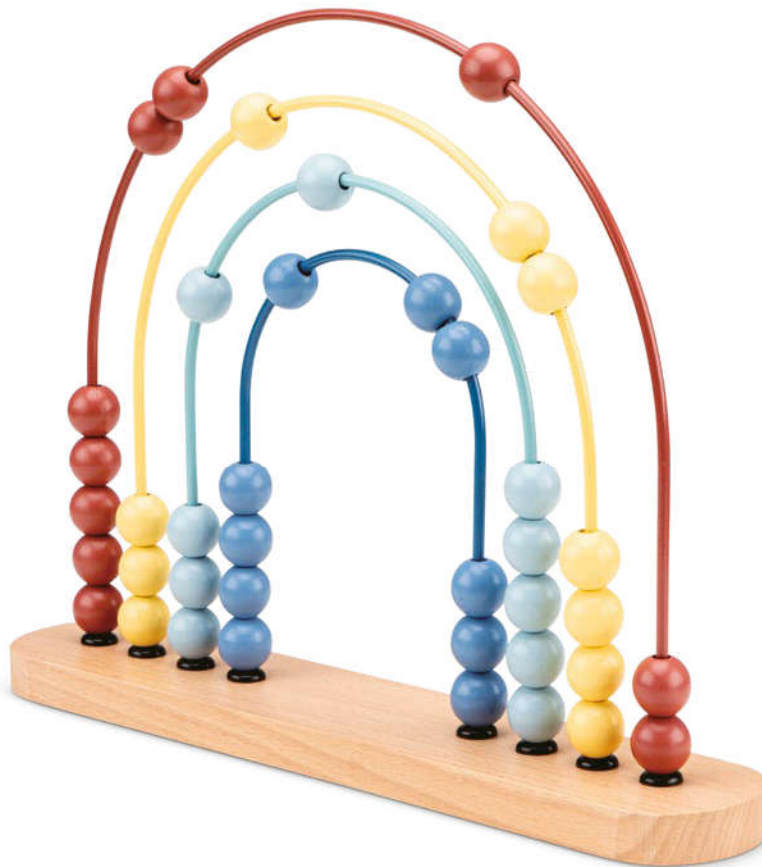

10511

Times table tray

size: 23 x 23 x 2 cm

age: 36 months+

11300

Activity walker

size: 32 x 32 x 50 cm

age: 12 months+

Slide the beads, count together, and turn learning into a fun moment!

10573

Abacus

size: 32 x 6 x 24.5 cm

age: 12 months+

Educational

10501

Rainbow stacking rings