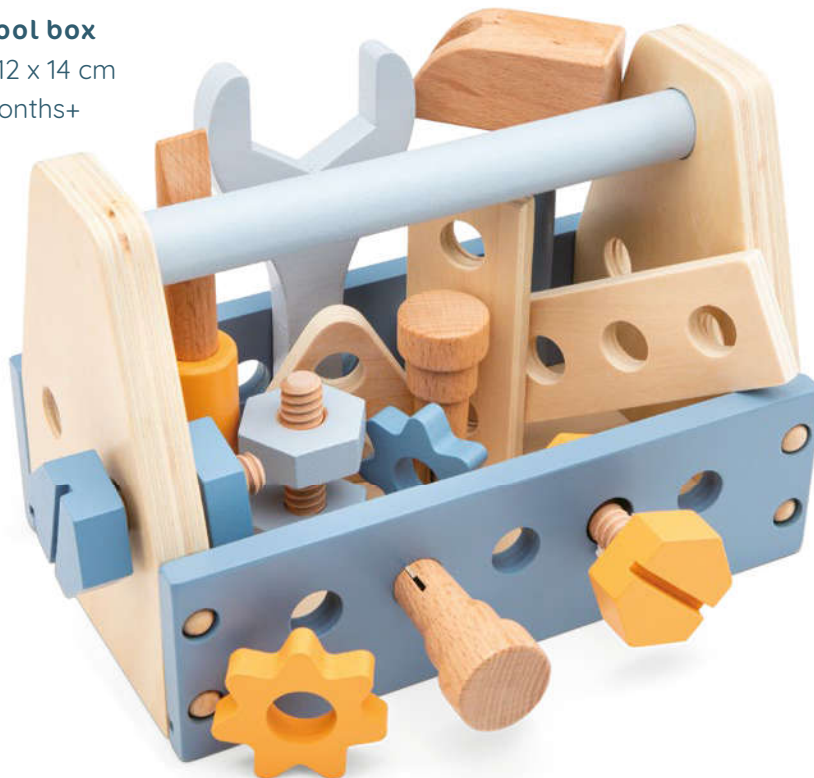

size: 32.5 x 44 x 52 cm

age: 36 months+

fitness fun for little champs - get ready to jump, stretch, and play!

18295

Wooden fitness set

size: 17 x 9 x 9 cm

age: 36 months+

lllll

Tool belt set

size: 70 x 15.5 x 3 cm

age: 36 months+

10551

Wooden tool box

size: 20 x 12 x 14 cm

age: 36 months+

Start your first pet
adventure with this set
that's all about love, care,
and wagging tails!

18294

Pet care set

size: 23 x 15.5 x 18.5 cm

age: 24 months+

18350

Drying rack

□Including 21 clippers□

size: 45 x 55 x 30 cm