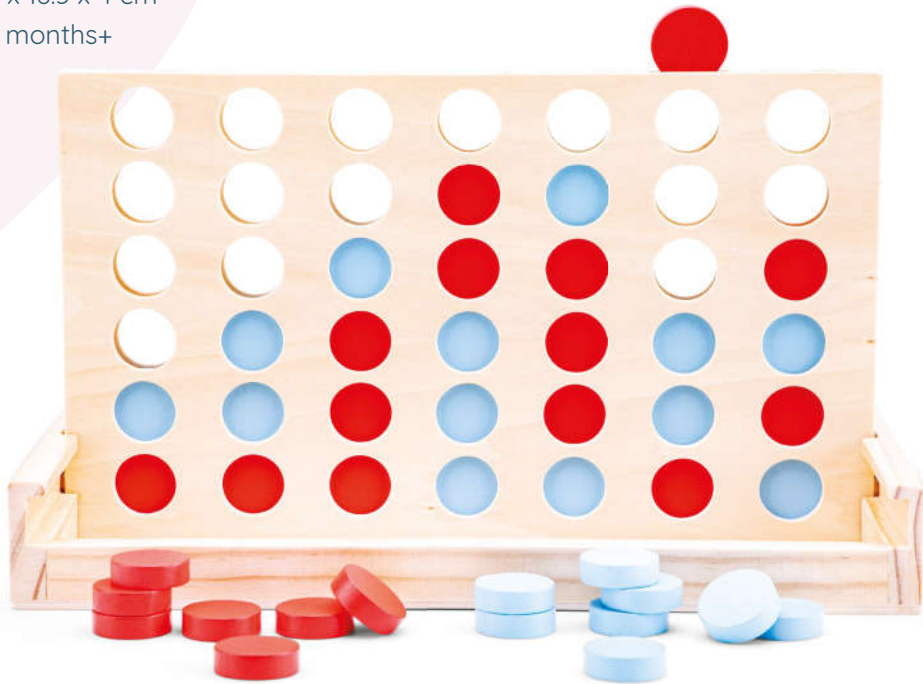

□itchenette - pink
with rattan details

size: 60 x 31 x 93 cm

age: 36 months+

Games

Turn playtime into game time with Woet®!

Discover our timeless games designed for all ages.

Whether it's a family game night, a one-on-one challenge, or solo play, our games spark joy and encourage skill-building. From problem-solving to teamwork, every game helps little ones grow while creating memories along the way.

10800

Magnetic fishing game

size: 24 x 24 x 9 cm

age: 24 months+

10806

Wooden sticks game

size: 10 x 10 x 18 cm

age: 36 months+

10808

Wooden 4-in-a-row game

size: 28 x 16.5 x 4 cm

age: 36 months+

10810

Wooden tic-tac-toe game

size: 22 x 22 x 3 cm

age: 36 months+