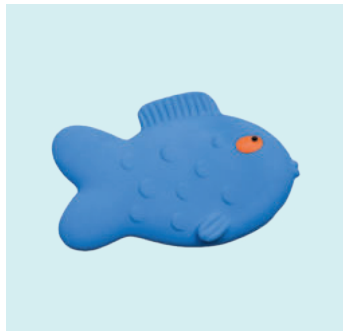

AM200R - 4 0M+
Jouet de bain | Bath toy
11x2x7 cm
Pack : 16x13 cm