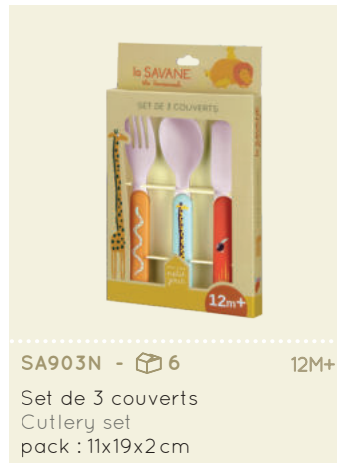

TOILE CIRÉE
6M+

Bavoir | Bib
25,5x38 cm

COLLECTION LA SAVANE

SA911N - 6 6M+

Timbale | Drinking cup
ø7x8 cm - 160mL

SA913N - 6 18M+

Petit mug | Small mug
7,5x10x8 cm - 180mL

SA903N - 6 12M+